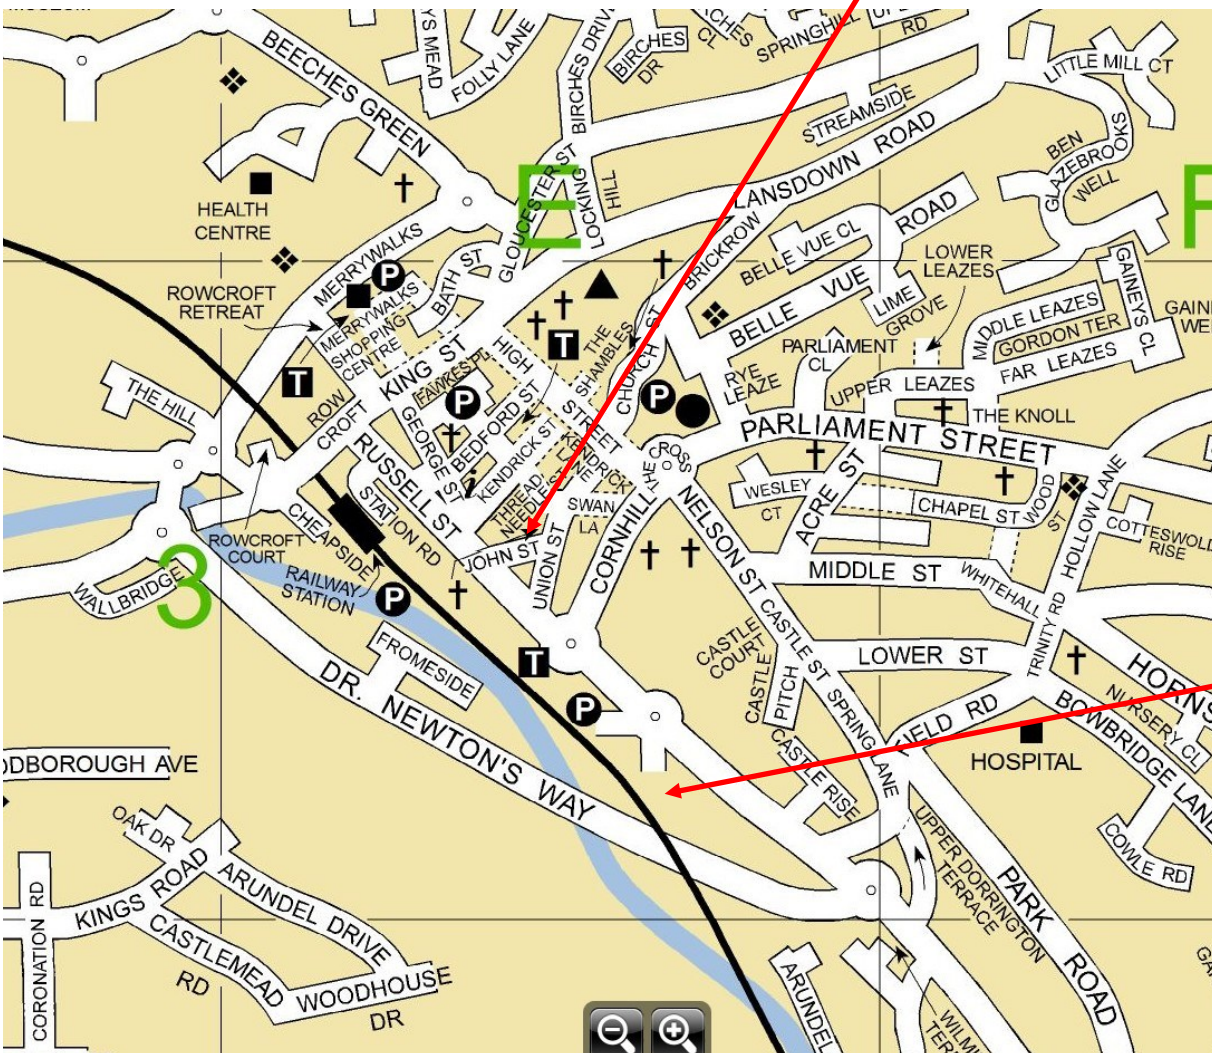

MicroFrite and Rear Entry's Joint

120th Birthday Hash/Pub Crawl

Sat 24th March

MORE INFORMATION

Catch the 9.48 train/bus from Swindon Station

If you are coming by car, please park

1. in the open air car park on the **right** by Waitrose - **NOT THE WAITROSE CAR PARK**

DO NOT park in the multi-storey unless you are leaving before 6.30pm

2. in the Cheapside car park by the train station

Walk up to **the Ale House** where we will meet at 11.15ish.

The Ale House

Waitrose

PTO

Train/bus replacement times back to Swindon

(All trains/buses subject to Two Pump scheduling the drivers)

16.08 arrives 17.18

17.08 arrives 18.18

18.08 arrives 19.18

19.08 arrives 20.18

20.08 arrives 11.18

21.08 arrives 22.18

22.10 arrives 23.15 LAST TRAIN / BUS

This is a Magical Mystery Pub Hash

A pub crawl with interesting walking between the pubs

No need for running gear, but have good walking shoes

Rear Entry's Phone Number: